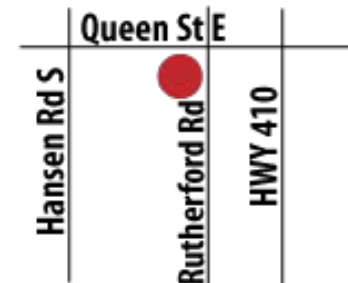

263 QUEEN STREET EAST, UNIT 14
BRAMPTON, ON L6W 4K6

Telephone: 905-595-0722 x4101

BRAMPTON CITY SOUTH

7700 HURONTARIO ST N, UNIT 601
BRAMPTON, ON L6Y 4M3

Telephone: 905-457-4747 x3025

Other Language Assessment Centres sites
in Peel and Halton Regions: