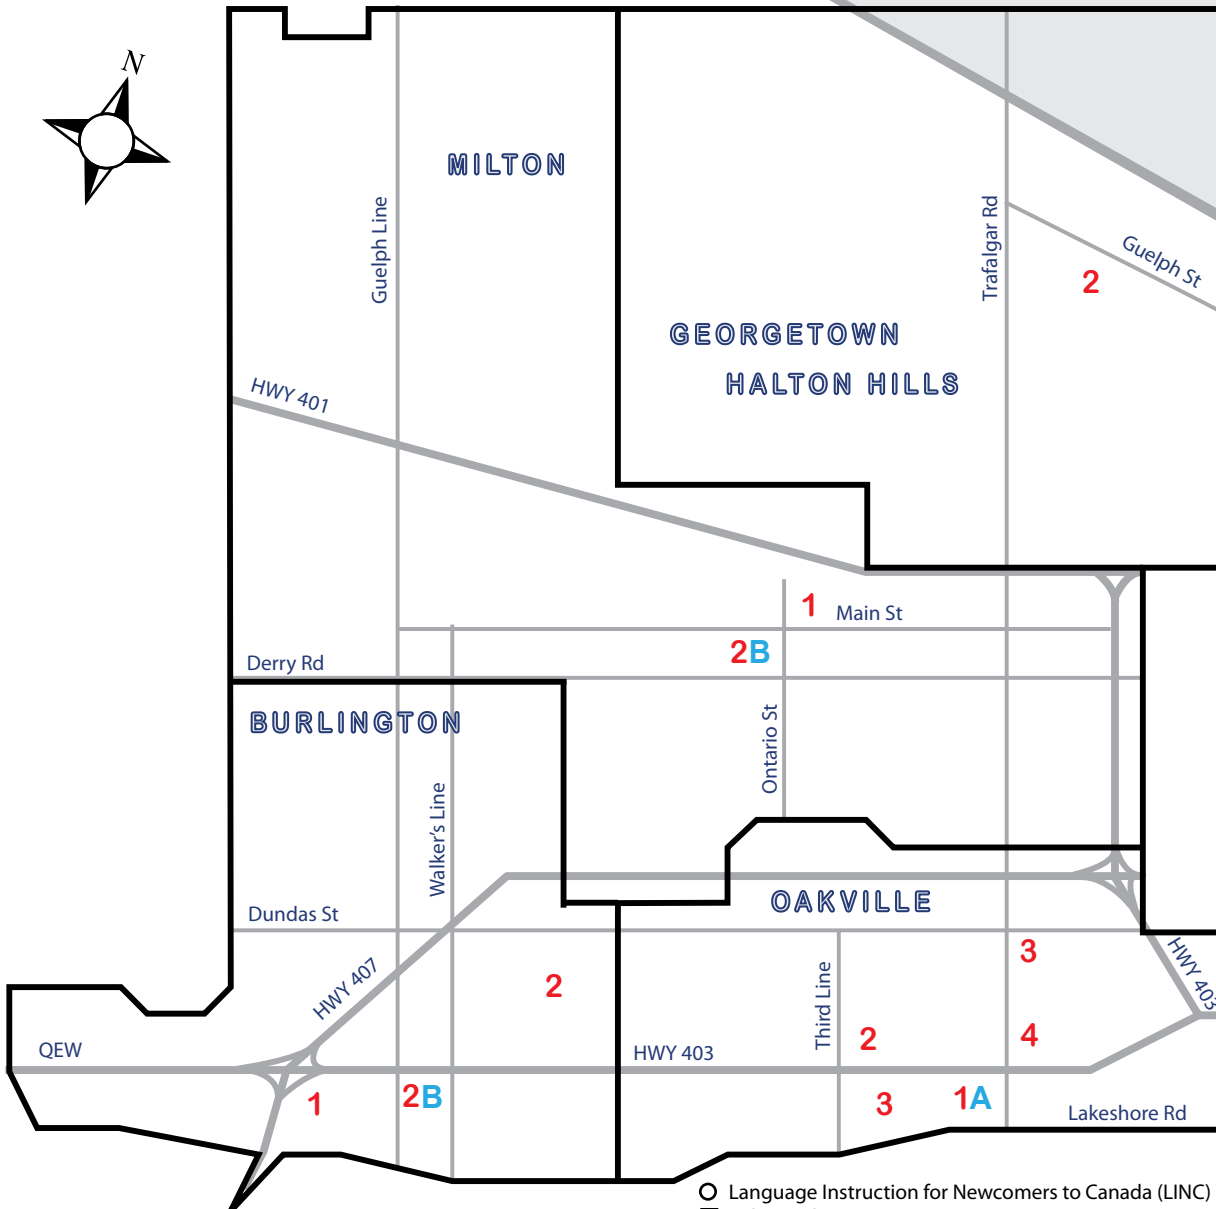

Language Assessment and Training Directory

HALTON Region

- Language Instruction for Newcomers to Canada (LINC)
- Enhanced Language Training (ELT)
- △ Occupation Specific Language Training (OSLT)

Language Assessment Centres

- **A Main Site**
  - Oakville 905-875-3851 x5012
- **B Itinerant Sites**
  - Burlington 905-875-3851 x5012
  - Milton 905-875-3851 x5012

Halton Language Training Providers

- **1 Halton Catholic District School Board**
  - Burlington ○ 905-632-5858
  - Milton ○ 905-849-7555 x223
  - Oakville ○ 905-849-7555 x223
- **2 Halton District School Board**
  - Burlington ○□ 905-333-3499 x264
  - Georgetown ○ 905-693-8103 x201
  - Milton ○□ 905-693-8103 x201
  - Oakville ○ 905-693-8103 x201
- **3 Halton Multicultural Council**
  - Oakville □ 905-842-2486
  - North Oakville ○ 905-257-1555
- **4 Sheridan College**
  - Oakville ○□△ 905-845-9430 x8501
- **5 Centre for Education & Training - LINC Home Study ○** 905-279-0024 x1257
  (This program is available to any eligible client in Ontario who cannot attend regular LINC classes.)

For more program information and maps to these locations visit:

www.lincpeelhalton.com

For **Peel** program information call...

- Mississauga: 905-949-0049 x1369
- Brampton City South: 905-595-0722 x4101
- Brampton East: 905-595-0722 x4101
- Malton: 905-677-0007 x1
- Toll Free: 1-866-277-5462 x1369